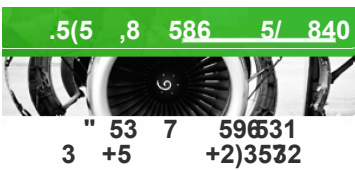

Regional Jet / Turboprop Aircraft

Aircraft Type	Company	Engine	MSN	Year	Available	Sale / Lease	Contact	Email	Phone
CRJ-200LR	Regional One	CF34-3B1	8062	2006	Now	Sale / Lease	Chris Furlan	cfurlan@regionalone.com	-1(305) 759-0670 Ext.164
CRJ-700	Regional One	CF34-8C5B1	10205	2005	Now	Sale / Lease	Chris Furlan	cfurlan@regionalone.com	-1(305) 759-0670 Ext.164
D0328 Jet	Regional One	PW306B	3185	2001	Now	Sale / Lease	Chris Furlan	cfurlan@regionalone.com	-1(305) 759-0670 Ext.164
Do328-100	Jetran	PW119B	3049	1996	Now	Sale	Nick Blowers	blowers@jetran.aero	+1 (210) 269 3471
Do328-110	Jetran	PW119B	3024	1994	Now	Sale	Nick Blowers	blowers@jetran.aero	+1 (210) 269 3471
Do328-110	Jetran	PW119B	3034	1995	Now	Sale	Nick Blowers	blowers@jetran.aero	+1 (210) 269 3471
ERJ-170LR	AerFin	CF34-8E	1700155		Now	Sale / Lease	Auvinash Narayan	Auvinash.Narayan@aerfin.com	+44 (0) 7766384581
ERJ-170LR	AerFin	CF34-8E	1700124		Now	Sale / Lease	Auvinash Narayan	Auvinash.Narayan@aerfin.com	+44 (0) 7766384581