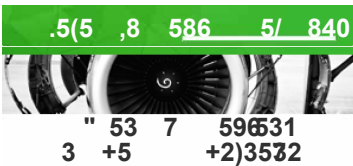

Regional Jet / Turboprop Aircraft

Aircraft Type	Company	Engine	MSN	Year	Available	Sale / Lease	Contact	Email	Phone
CRJ-200LR	Regional One	CF34-3B1	8062	2006	Now	Sale / Lease	Chris Furlan	cfurlan@regionalone.com	-1(305) 759-0670 Ext.164
CRJ-700	Regional One	CF34-8C5B1	10205	2005	Now	Sale / Lease	Chris Furlan	cfurlan@regionalone.com	-1(305) 759-0670 Ext.164
D0328 Jet	Regional One	PW306B	3185	2001	Now	Sale / Lease	Chris Furlan	cfurlan@regionalone.com	-1(305) 759-0670 Ext.164
Do328-100	Jetran	PW119B	3049	1996	Now	Sale	Nick Blowers	blowers@jetran.aero	+1 (210) 269 3471
Do328-110	Jetran	PW119B	3024	1994	Now	Sale	Nick Blowers	blowers@jetran.aero	+1 (210) 269 3471
Do328-110	Jetran	PW119B	3034	1995	Now	Sale	Nick Blowers	blowers@jetran.aero	+1 (210) 269 3471
ERJ-170LR	AerFin	CF34-8E	1700155		Now	Sale / Lease	Auvinash Narayen	Auvinash.Narayen@aerfin.com	+44 (0) 7766384581
ERJ-170LR	AerFin	CF34-8E	1700124		Now	Sale / Lease	Auvinash Narayen	Auvinash.Narayen@aerfin.com	+44 (0) 7766384581